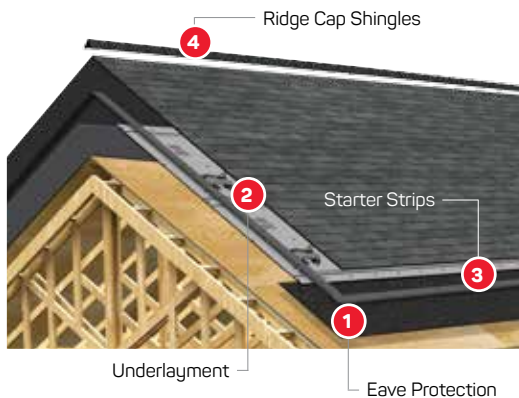

- ✓ Helps prevent water leakage due to ice dams and wind-driven rain
- ✓ Improved flexibility for superior performance
- ✓ Slip-resistant surface for safe application
- ✓ Tear-resistant membrane
- ✓ Glass fiber-reinforced for extra strength
- ✓ Self-adhesive for watertight sealing
- ✓ Self-sealing around roofing nails

PRODUCT SPECIFICATIONS

Length	65' (19.8 m)
Width	36" (914 mm)
Roll Contents	195 sq. ft. (18.1 m ²)
Thickness	57 mil (1.5 mm)

Note: All values shown are approximate.

Protects Against Wind-Driven Rain

Rain, propelled by wind is blown under the shingles, allowing water to penetrate through the unprotected roof deck, causing interior damage. Roofs with lower slopes (2:12 to 5:12) are even more susceptible to this problem.

Helps Prevent Ice Dams

When melted snow runs down the roof to the colder eaves, an ice dam can form and cause water to back up under the shingles. Eventually, the water penetrates the unprotected roof deck and leaks through, damaging the building's interior.

PRO4

ROOFING COMPONENTS

Shingles alone are usually not enough to protect your home.

IKO has developed superior multi-layered roofing components incorporating our industry-leading products. A complete roofing system ensures your roof's optimum performance.