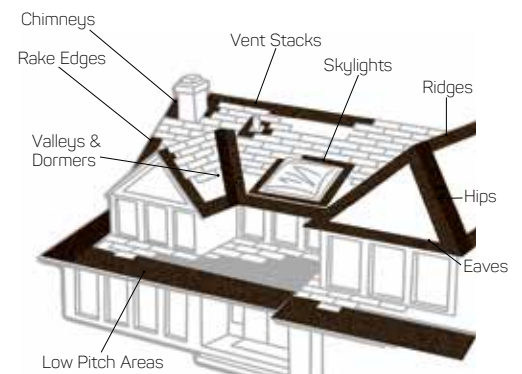

Find out more about our products now by talking to an IKO Sales Representative, your professional roofing contractor or contact us directly at: **United States 1-888-IKO-ROOF** (1-888-456-7663), **Canada 1-855-IKO-ROOF** (1-855-456-7663) or visit our website at: www.iko.com

Note: The information in this document is subject to change without notice. IKO assumes no responsibility for errors that may appear in this document.